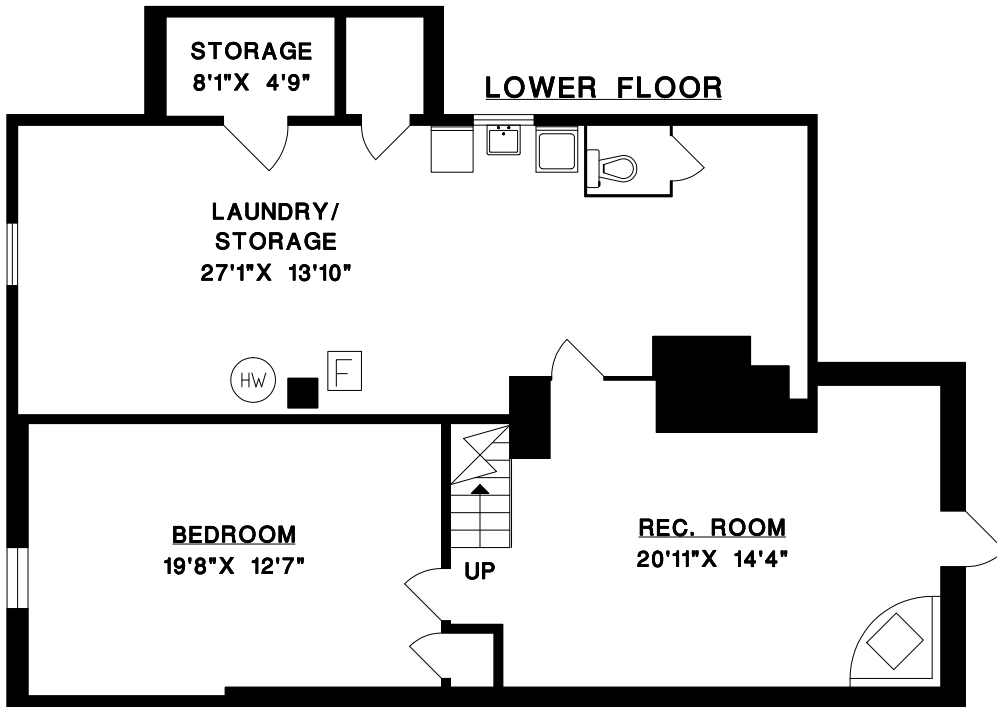

VANCOUVER, B.C.

PENNY GRAHAM  
BEV WEAVER  
MONIQUE BADUN

604-263-1911

UPPER FLOOR	1168	SQ. FT.
MAIN FLOOR	1294	SQ. FT.
* LOWER FLOOR	1294	SQ. FT.
<b>TOTAL</b>	<b>3756</b>	<b>SQ. FT.</b>

DECK	366	SQ. FT.
PORCH 1	31	SQ. FT.
PORCH 2	36	SQ. FT.

\*Includes unfinished areas.

UPPER FLOOR

MAIN FLOOR