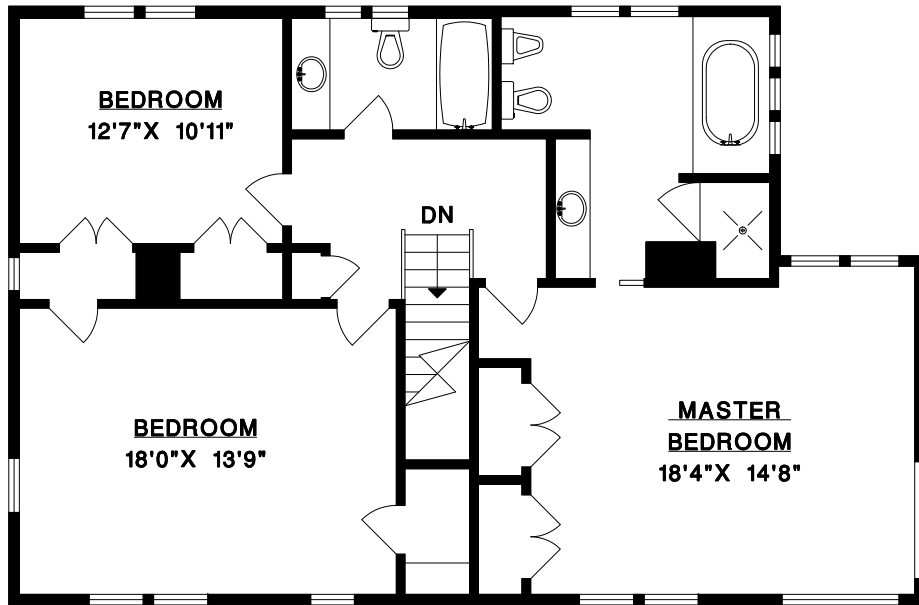

VANCOUVER, B.C.

PENNY GRAHAM  
BEV WEAVER  
MONIQUE BADUN

604-263-1911

UPPER FLOOR	1168	SQ. FT.
MAIN FLOOR	1294	SQ. FT.
* LOWER FLOOR	1294	SQ. FT.
<b>TOTAL</b>	<b>3756</b>	<b>SQ. FT.</b>

DECK	366	SQ. FT.
PORCH 1	31	SQ. FT.
PORCH 2	36	SQ. FT.

\*Includes unfinished areas.

UPPER FLOOR

MAIN FLOOR