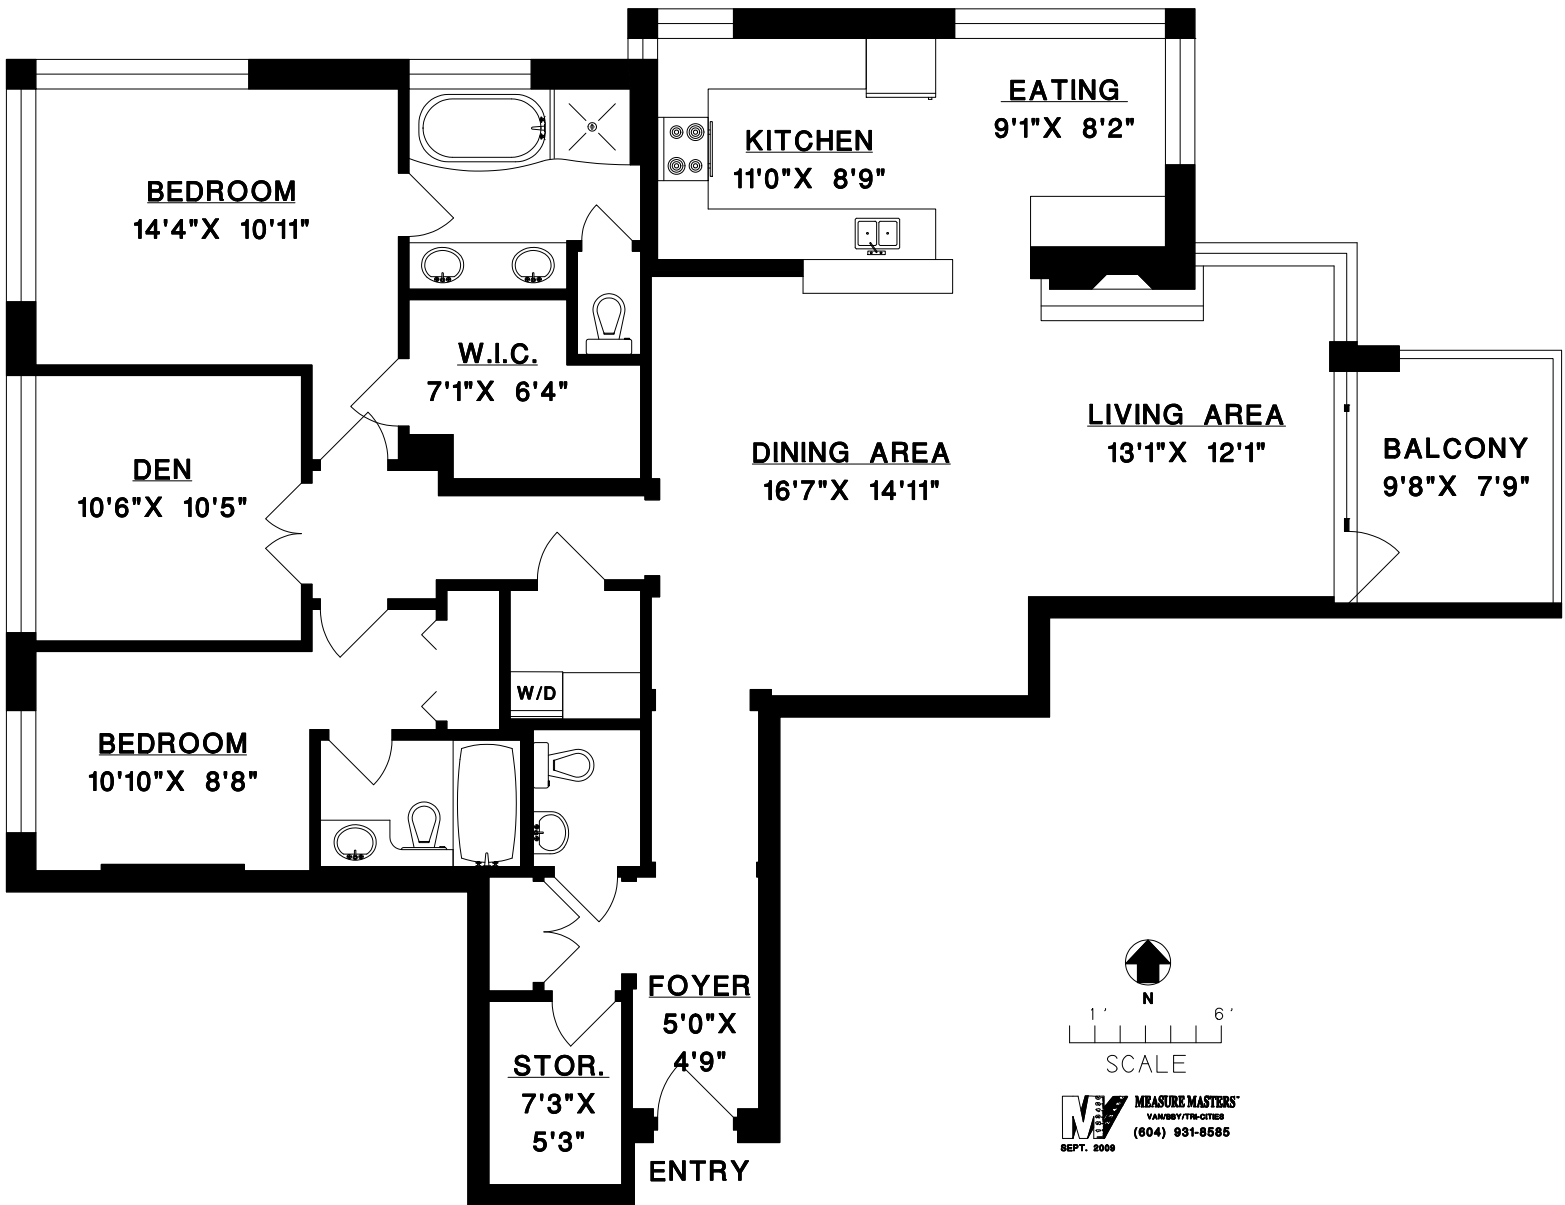

#403-4685 VALLEY DR.  
VANCOUVER, B.C.

MACDONALD REALTY BGW LTD.

PENNY GRAHAM  
BEV WEAVER  
MONIQUE BADUN  
KIM CRAIG

604-263-1911

\* TOTAL 1609 SQ. FT.

BALCONY 79 SQ. FT.

\*Area measurements taken  
to center of perimeter walls.