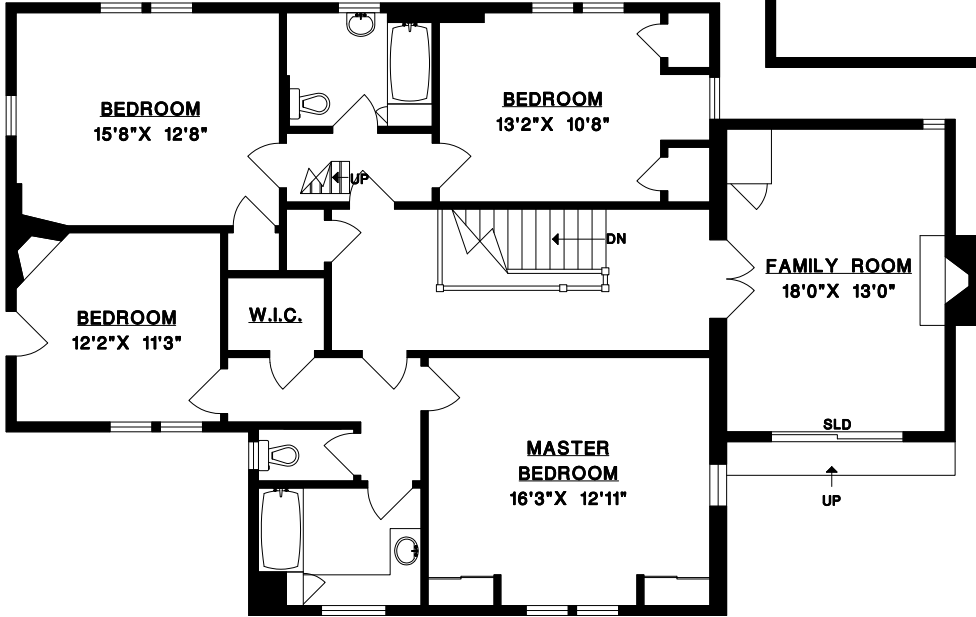

TOP FLOOR

**4625 CONNAUGHT DR.,
VANCOUVER, B.C.**

MACDONALD REALTY BGW LTD.

**PENNY GRAHAM
BEV WEAVER
MONIQUE BADUN
KIM CRAIG**

604-263-1911

* TOP FLOOR	431 SQ. FT.
UPPER FLOOR	1660 SQ. FT.
MAIN FLOOR	1696 SQ. FT.
** BASEMENT	1510 SQ. FT.
TOTAL	5297 SQ. FT.

DECK 292 SQ. FT.
PORCH 139 SQ. FT.

*Includes limited ceiling heights.
**Includes limited ceiling heights, & unfinished areas.

UPPER FLOOR

BASEMENT