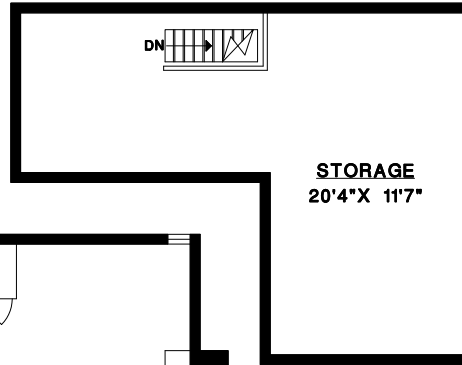

TOP FLOOR

**4625 CONNAUGHT DR.,
VANCOUVER, B.C.**

MACDONALD REALTY BGW LTD.

**PENNY GRAHAM
BEV WEAVER
MONIQUE BADUN
KIM CRAIG**

604-263-1911

* TOP FLOOR	431 SQ. FT.
UPPER FLOOR	1660 SQ. FT.
MAIN FLOOR	1696 SQ. FT.
** BASEMENT	1510 SQ. FT.
TOTAL	5297 SQ. FT.

DECK 292 SQ. FT.
PORCH 139 SQ. FT.

*Includes limited ceiling heights.
**Includes limited ceiling heights, & unfinished areas.

UPPER FLOOR

BASEMENT