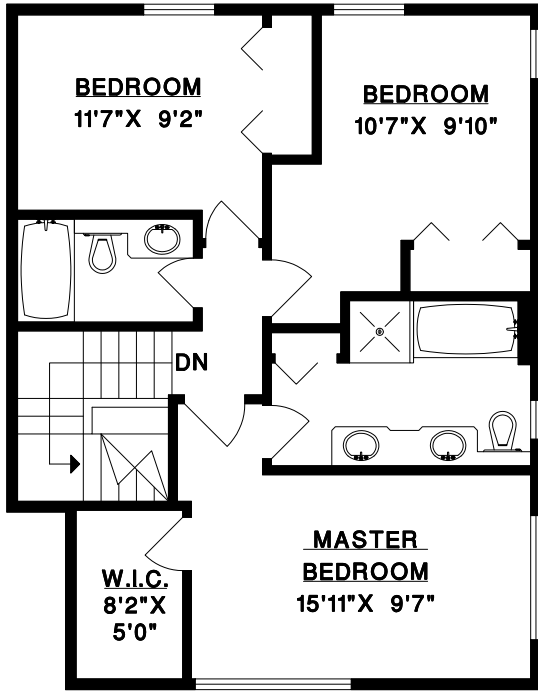

UPPER FLOOR

MACDONALD REALTY BGV LTD.

**PENNY GRAHAM
BEV WEAVER
MONIQUE BADUN
KIM CRAIG**

604-263-1911

**2930 W. 20TH AVE.
VANCOUVER, B.C.**

UPPER FLOOR	784 SQ. FT.
MAIN FLOOR	839 SQ. FT.
* LOWER FLOOR	821 SQ. FT.
TOTAL	2444 SQ. FT.

DECK	132 SQ. FT.
PORCH	36 SQ. FT.
PATIO	29 SQ. FT.

*Includes unfinished areas.